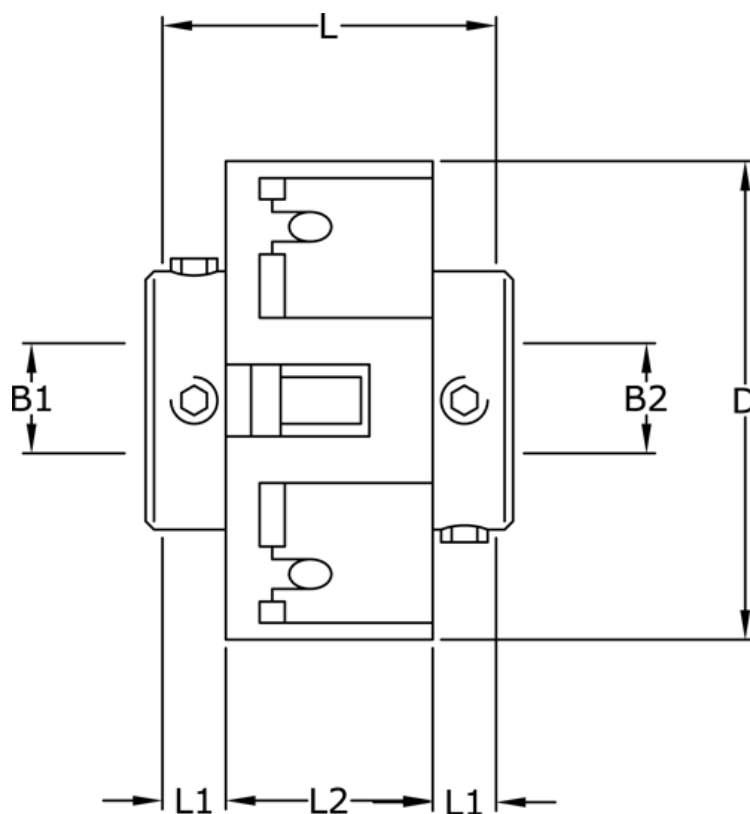

Article number: 3322201181414

Description: Uni-Lat Coupling size 201.18.14.14
set screw hub, bore 3/3 mm

Measures

B1	= 3
B2	= 3
D	= 18
L	= 14.2
L1	= 4.6
L2	= 5.1
Screw	= M3